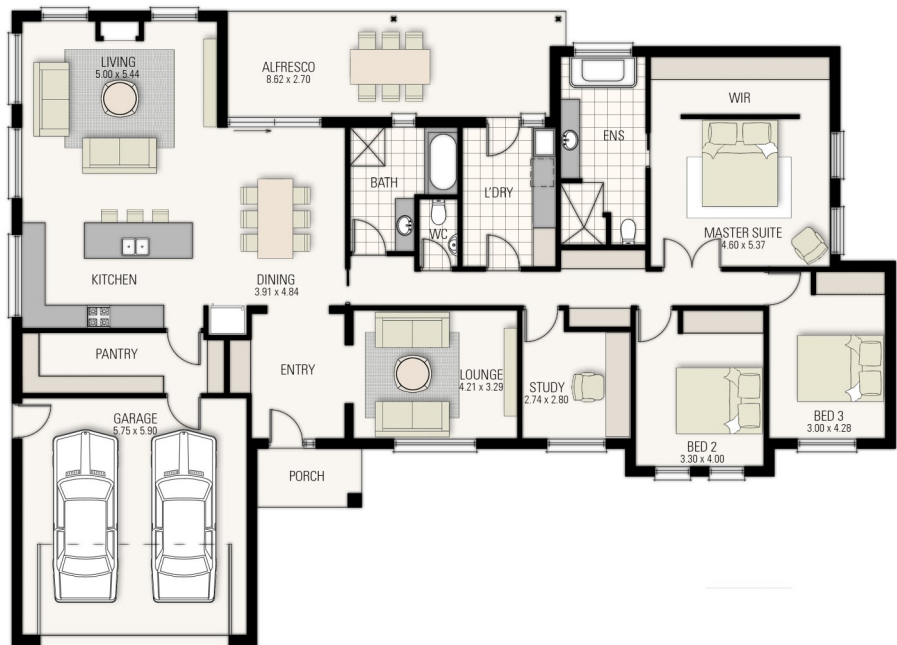

MOCULTA

237

CONTACT US

0403 801 990

www.saxonybuilding.com.au

Copyright 2017 Saxony Building Pty Ltd

Note: Plan and 3D render (including external finishes, fittings & floor coverings, furniture & landscaping as shown, are for illustration purposes only and do not form part of any contract. Overall dimensions may vary depending on façade style. Plans and elevations are not to scale.